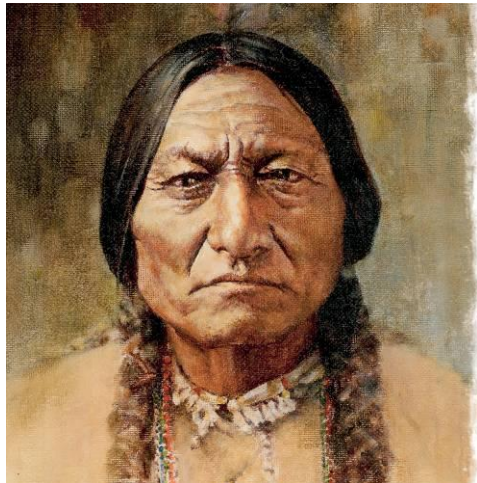

## UPPER DECK SPORTS

\*Card images and players for design display only. Subject to change\*

BOBBY HULL

MIKE DITKA

Hometown Heroes Paintings\*

SITTING BULL

Historical Heroes Paintings\*

"SUGAR" SHANE MOSLEY