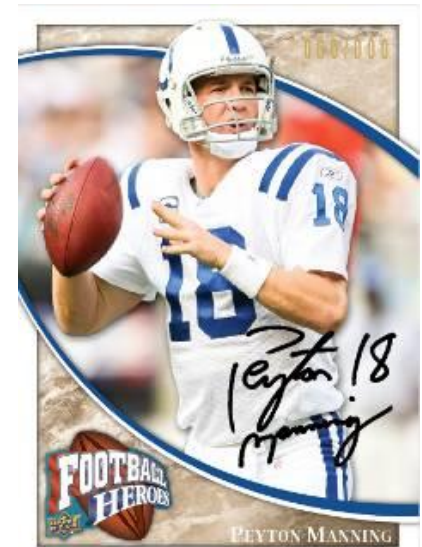

Football Heroes Auto Parallel*

UPPER DECK SPORTS

Card images and players for design display only. Subject to change