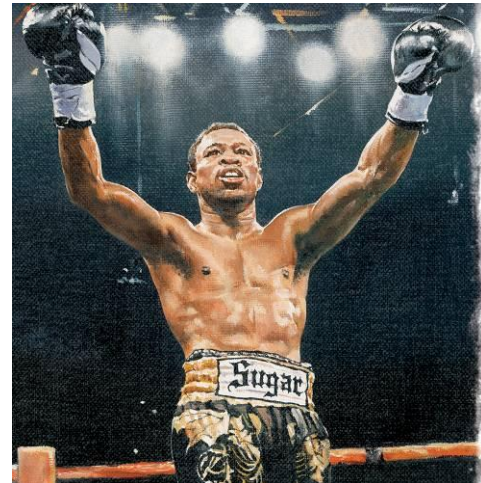

## 2009 Football Heroes

- **Break Summary:**
- **Box Break:** (on average)
  - Two (2) On-Card Autographs per box
  - Two (2) foil numbered Memorabilia Cards per box
  - Five (5) parallel cards numbered to 150 or less per box
  - Over Fifty (50) Rookies in every box!
- **Case Break:** (on average)
  - Three (3) 1 of 1 cards per case!
- Look for rare autograph cards of current NFL Superstars!

## UPPER DECK SPORTS

\*Card images and players for design display only. Subject to change\*

BOBBY HULL

MIKE DITKA

Hometown Heroes Paintings\*

SITTING BULL

Historical Heroes Paintings\*

"SUGAR" SHANE MOSLEY

Sports Heroes Paintings\*

UPPER DECK SPORTS

\*Card images and players for design display only. Subject to change\*